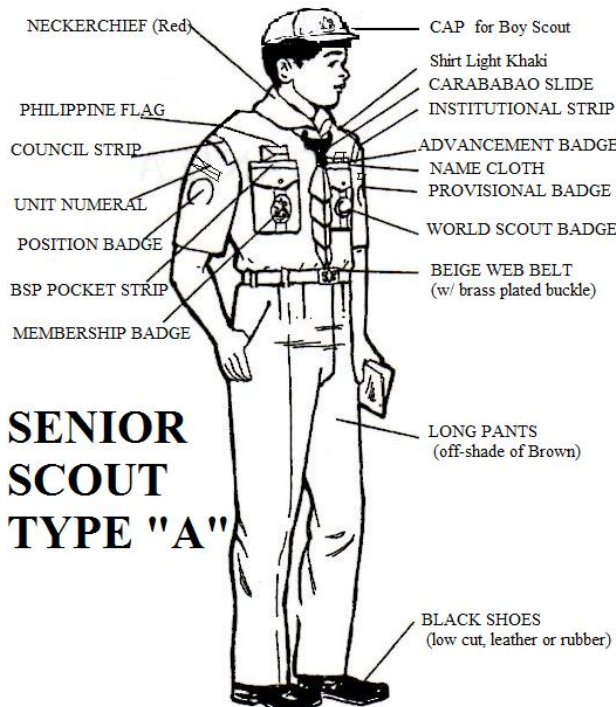

**Grades 1 to 3 : Star Scout Uniform**

**Grades 4 to 6 : Junior Scout Uniform**

**Grades 7 to 9 : Senior Scout Uniform**

**Grades 1 to 3 : KAB Scout**

Type "B" is composed of Boy Scout T-Shirt and Short Pants ( same as Type "A" )

Type "B" will be used during Outdoor and Training Activities.

**Grades 4 to 6: BOY Scout**

Type "B" is composed of Boy Scout T-Shirt and Short Pants (same as Type "A")

Type "B" will be used during Outdoor and Training Activities.

**Grades 7 to 9: SENIOR Scout**

Type "B" is composed of Boy Scout T-Shirt and Long Pants (same as Type "A")

Type "B" will be used during Outdoor and Training Activities.