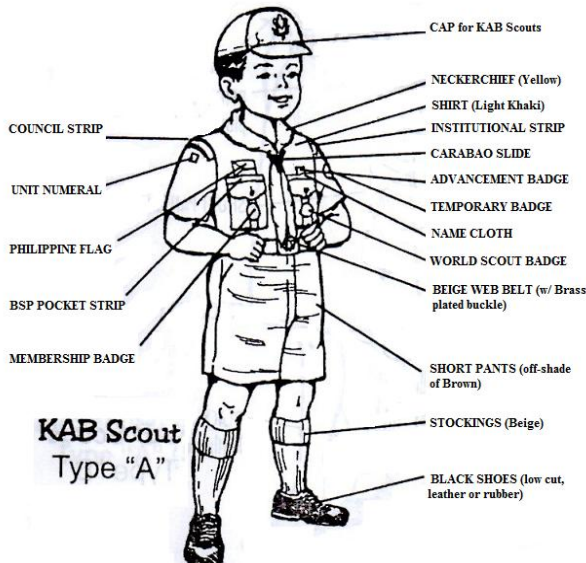

**Grades 1 to 3 : Star Scout Uniform**

**Grades 4 to 6 : Junior Scout Uniform**

**Grades 7 to 9 : Senior Scout Uniform**

**Grades 1 to 3 : KAB Scout**

Type "B" is composed of Boy Scout T-Shirt and Short Pants ( same as Type "A" )

Type "B" will be used during Outdoor and Training Activities.

**Grades 4 to 6: BOY Scout**

Type "B" is composed of Boy Scout T-Shirt and Short Pants (same as Type "A")

Type "B" will be used during Outdoor and Training Activities.

**Grades 7 to 9: SENIOR Scout**

Type "B" is composed of Boy Scout T-Shirt and Long Pants (same as Type "A")

Type "B" will be used during Outdoor and Training Activities.