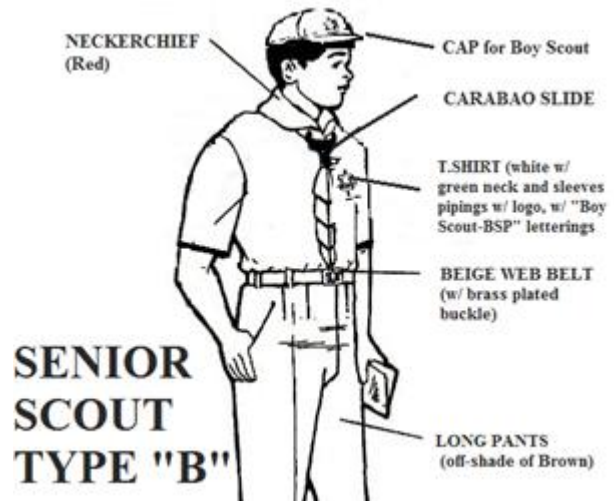

**Grades 1 to 3 : Star Scout Uniform**

**Grades 4 to 6 : Junior Scout Uniform**

**Grades 7 to 9 : Senior Scout Uniform**

**Grades 1 to 3 : KAB Scout**

Type "B" is composed of Boy Scout T-Shirt and Short Pants ( same as Type "A" )

Type "B" will be used during Outdoor and Training Activities.

**Grades 4 to 6: BOY Scout**

Type "B" is composed of Boy Scout T-Shirt and Short Pants (same as Type "A")

Type "B" will be used during Outdoor and Training Activities.

**Grades 7 to 9: SENIOR Scout**

Type "B" is composed of Boy Scout T-Shirt and Long Pants (same as Type "A")

Type "B" will be used during Outdoor and Training Activities.