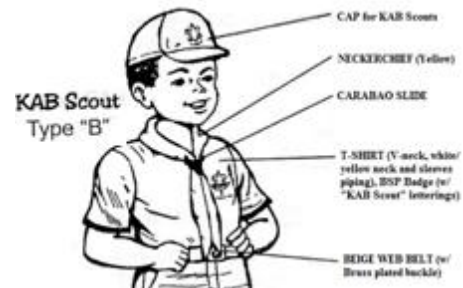

**Grades 1 to 3 : Star Scout Uniform**

**Grades 4 to 6 : Junior Scout Uniform**

**Grades 7 to 9 : Senior Scout Uniform**

**Grades 1 to 3 : KAB Scout**

Type "B" is composed of Boy Scout T-Shirt and Short Pants ( same as Type "A" )