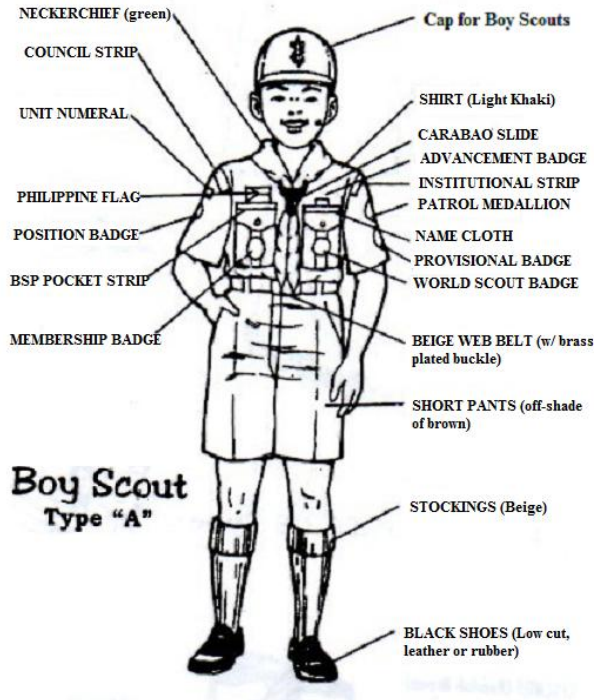

**Grades 1 to 3 : Star Scout Uniform**

**Grades 4 to 6 : Junior Scout Uniform**

**Grades 7 to 9 : Senior Scout Uniform**

**Grades 1 to 3 : KAB Scout**

Type "B" is composed of Boy Scout T-Shirt and Short Pants ( same as Type "A" )

Type "B" will be used during Outdoor and Training Activities.

**Grades 4 to 6: BOY Scout**

Type "B" is composed of Boy Scout T-Shirt and Short Pants (same as Type "A")

Type "B" will be used during Outdoor and Training Activities.

**Grades 7 to 9: SENIOR Scout**

Type "B" is composed of Boy Scout T-Shirt and Long Pants (same as Type "A")

Type "B" will be used during Outdoor and Training Activities.