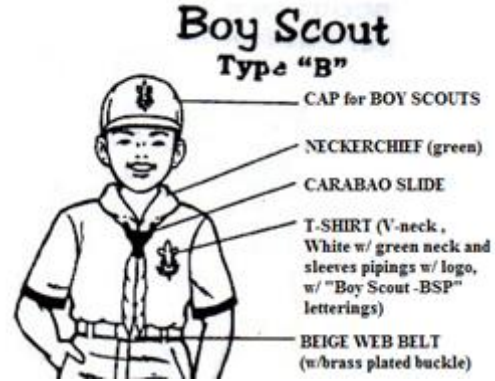

**Grades 1 to 3 : Star Scout Uniform**

**Grades 4 to 6 : Junior Scout Uniform**

**Grades 7 to 9 : Senior Scout Uniform**

**Grades 1 to 3 : KAB Scout**

Type "B" is composed of Boy Scout T-Shirt and Short Pants ( same as Type "A" )

Type "B" will be used during Outdoor and Training Activities.

**Grades 4 to 6: BOY Scout**

Type "B" is composed of Boy Scout T-Shirt and Short Pants (same as Type "A")

Type "B" will be used during Outdoor and Training Activities.